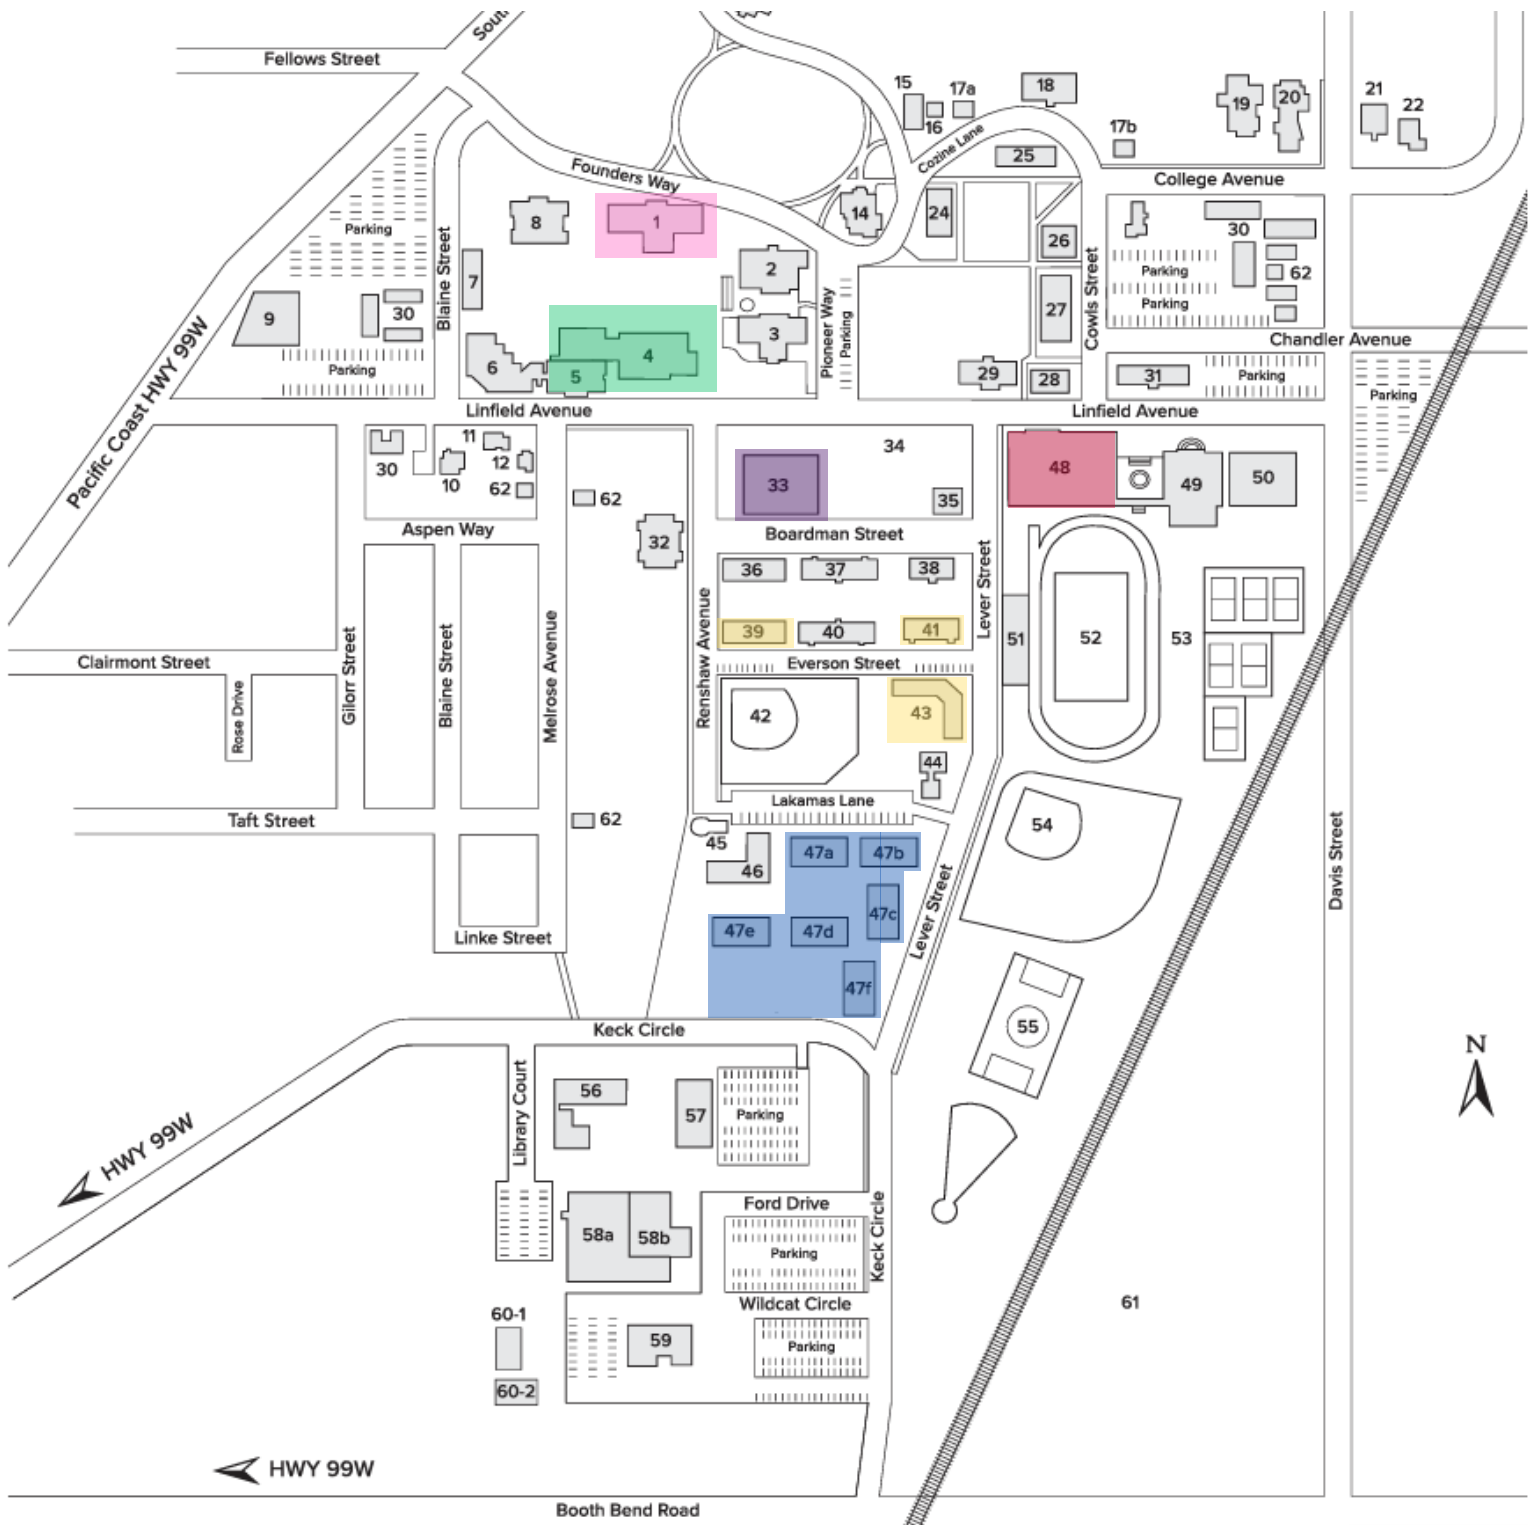

# 2024 Springs Living Conference

## Linfield Campus Map

- |   |                      |   |                               |
|---|----------------------|---|-------------------------------|
|  | Dillin Dining Hall   |  | W.M. Keck Science Center      |
|  | Ted Wilson Gymnasium |  | HP Apartments                 |
|  | Residence Halls      |  | Ice Auditorium - Melrose Hall |